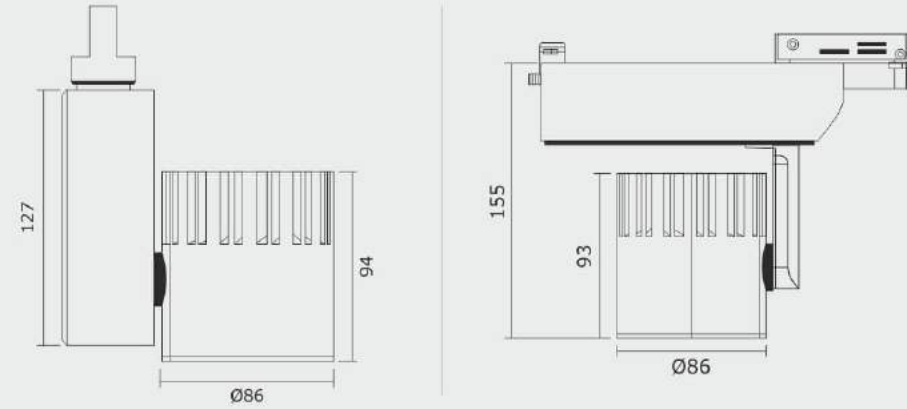

GARDLER®

**HERTA-V**

POWER TRACK - ACCENT LIGHT

All dimensions are in mm

**PRODUCT HIGHLIGHTS**

- Aesthetically designed track mounted vertical & Horizontal-accent luminaire
- 355° rotatable luminaire and 45°-90° adjustable light head
- The complete luminaire is made of extruded aluminium
- High efficient passive cooling extruded aluminium light head
- Aesthetically designed anti glare ABS front ring
- High efficiency vacuum metalized polycarbonate reflector with beam angle options of 12°, 24°, 40° & 60°
- High efficacy chip on board (COB) LED technology
- Inbuilt high efficiency electronic driver technology
- Adaptor-suitable for 3 wire / 4 wire power track
- Shade : powder coated-white, black & grey

**HERTA-H**

Wattage :  
 23W | 25W | 27W | 29W

Color choice:  Black  Grey  White  90 CRI  IP20  COB

Driver options:  DALI  Tunable

**Product Application :**  
 Retail Space | Peripheral | Show Window | Wall Display