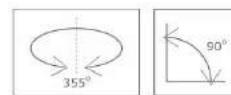

Wattage :
23W | 25W | 27W | 29W

Color choice: ☐ Black ☐ Grey ☐ White ☒ 90 CRI ☐ IP20 ☒ COB

Driver options: ☒ DALI ☐ Tunable