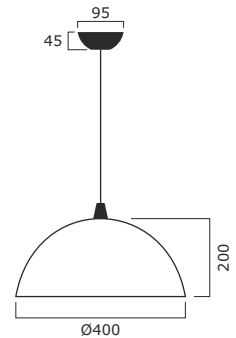

LED PARAMETERS

Wattage: 18W

CRI: 80

Color Temp: 3000 K, 3500 K,
4000 K, 5700 K

Lumen: 1566 lm, 1620 lm,
1656 lm, 1782 lm

JOSEFA

PRODUCT HIGHLIGHTS

- Pendant mount : Down light luminaire
- Surface Colour : Matt Black
- Shape : As Shown
- Inside : Surface Coating Off-white
- Bottom Portion Leveled
- Ceiling Coupler : Black
- Cable Length : 1mtr.

LED PARAMETERS

Wattage: 12W, 15W

CRI: 80

Color Temp: 3000 K, 3500 K, 4000 K, 5700 K

Lumen:

12W : 1056 lm, 1080 lm, 1104 lm, 1152 lm

15W : 1335 lm, 1365 lm, 1425 lm, 1455 lm

JARVIS

PRODUCT HIGHLIGHTS

- Pendant mount : Down light luminaire
- Surface Colour : Carbon Grey
- Shape : As Shown
- Inside : Surface Coating Black
- Bottom Portion Leveled
- Ceiling Coupler : Black
- Cable Length : 1mtr.

LED PARAMETERS

Wattage: 18W

Color Temp: 3000 K, 3500 K, 4000 K, 5700 K

Lumen: 1620 lm, 1638 lm, 1674 lm, 1782 lm

Application area for retail space:
Entrance | Cash Counter | Stair Case