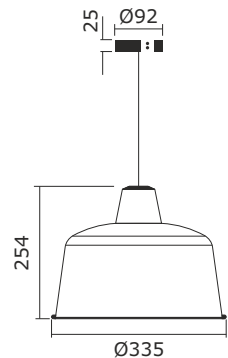

LED PARAMETERS

Wattage: 18W

Color Temp: 3000 K, 3500 K, 4000 K, 5700 K

Lumen: 1620 lm, 1638 lm, 1674 lm, 1782 lm

Application area for retail space:
Entrance | Cash Counter | Stair Case