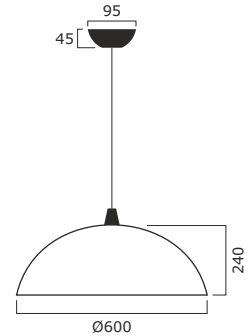

JANEZ

GARDLER®

PRODUCT HIGHLIGHTS

- Pendant mount : Down light luminaire
- Surface Colour : Light grey silver with antique finish
- Shape : As Shown
- Inside : Surface Coating Off-white
- Bottom Portion Leveled
- Ceiling Coupler : Black
- Cable Length : 1mtr.

LED PARAMETERS

Wattage: 18W

CRI: 80

Color Temp: 3000 K, 3500 K,
4000 K, 5700 K

Lumen: 1566 lm, 1620 lm,
1656 lm, 1782 lm

JOSEFA

PRODUCT HIGHLIGHTS

- Pendant mount : Down light luminaire
- Surface Colour : Matt Black
- Shape : As Shown
- Inside : Surface Coating Off-white
- Bottom Portion Leveled
- Ceiling Coupler : Black
- Cable Length : 1mtr.

PRODUCT HIGHLIGHTS

- Pendant mount : Down light luminaire
- Surface Colour : Carbon Grey
- Shape : As Shown
- Inside : Surface Coating Black
- Bottom Portion Leveled
- Ceiling Coupler : Black
- Cable Length : 1mtr.

LED PARAMETERS

Wattage: 18W

Color Temp: 3000 K, 3500 K, 4000 K, 5700 K

Lumen: 1620 lm, 1638 lm, 1674 lm, 1782 lm

Application area for retail space:
Entrance | Cash Counter | Stair Case