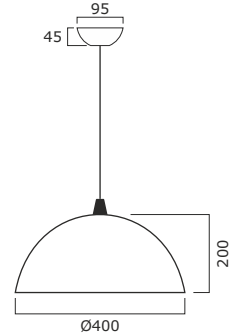

JOSEFA

PRODUCT HIGHLIGHTS

- Pendant mount : Down light luminaire
- Surface Colour : Matt Black
- Shape : As Shown
- Inside : Surface Coating Off-white
- Bottom Portion Leveled
- Ceiling Coupler : Black
- Cable Length : 1mtr.
- Lamp : 12W / 15W LED Bulb
- Colour Temp. : 3000 K / 4000 K

All dimensions are in mm

Product Application : Retail Space | General Area | Entrance