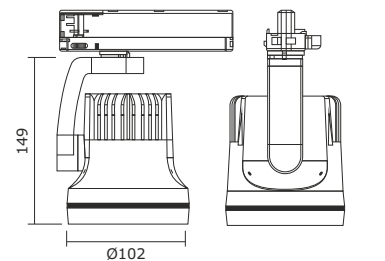

All dimensions are in mm

4 CKT

WATTS	CRI	COLOR TEMP.	LUMEN	CRI	COLOR TEMP.	LUMEN
32W	90	3000 K, 3500 K, 4000 K	3110 lm, 3220 lm, 3298 lm	80	5700 K	3590 lm
35W		3000 K, 3500 K, 4000 K	3343 lm, 3445 lm, 3573 lm		5700 K	3875 lm
37W		3000 K, 3500 K, 4000 K	3494 lm, 3614 lm, 3704 lm		5700 K	4080 lm
38W		3000 K, 3500 K, 4000 K	3572 lm, 3701 lm, 3785 lm		5700 K	4175 lm