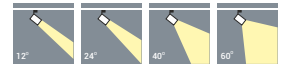

Available Reflector Deg.