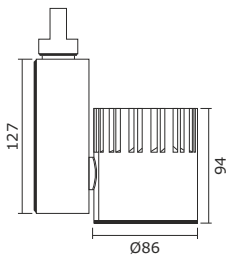

All dimensions are in mm

Color choice

Application area for retail space:
Focal area | Ambient | Show Window | Wall Display