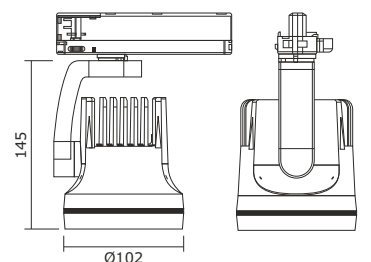

## PRODUCT HIGHLIGHTS

- Aesthetically designed compact power track mounted-accent luminaire
- Specially engineered 355° rotatable luminaire and 45°-90° adjustable light head
- The complete luminaire is made of die-cast aluminium
- High efficient passive cooling die-cast aluminium light head with rotatable arm
- Aesthetically designed anti glare ABS front ring
- High efficiency vacuum metalized polycarbonate reflector with beam angle options of 12°, 24°, 36°, 45°, 60°
- High efficacy chip on board (COB) LED technology
- Adaptor based inbuilt high efficiency electronic driver technology
- Adaptor-suitable for 3 wire & 4 wire power track
- Shade : powder coated - white, black & grey

Available Colours

White Black Grey

Available Reflector Deg.

IP 20

12°

24°

36°

45°

## TECHNICAL SPECIFICATIONS

Light Source	: COB - Chip on Board
Power Consumption	: 29w, 32w, 35w
Color Temperature	: 3000 K   3500 K   4000 K
Lumens	29w : 2809 lm, 2913 lm, 3025 lm 32w : 2943 lm, 3143 lm, 3159 lm 35w : 3243 lm, 3425 lm, 3455 lm
Driver	: Constant current AC - DC
Input voltage range	: 220 - 240 V
Output voltage	: 33V - 37V DC
Output Current	: 750 mA   800 mA   900 mA
Power Factor	: >0.98
THD	: <10%

All dimensions are in mm

**Product Application :**  
Retail Space | Peripheral | Show Window | Wall Display