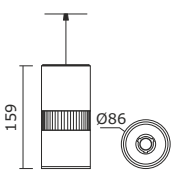

LED PARAMETERS

WATTS	CRI	COLOR TEMP.	LUMEN	CRI	COLOR TEMP.	LUMEN
22W	90	3000 K, 3500 K, 4000 K	2289 lm, 2303 lm, 2426 lm	80	5700 K	2654 lm
24W		3000 K, 3500 K, 4000 K	2442 lm, 2513 lm, 2562 lm		5700 K	2806 lm
27W		3000 K, 3500 K, 4000 K	2634 lm, 2664 lm, 2722 lm		5700 K	3055 lm
29W		3000 K, 3500 K, 4000 K	2928 lm, 3048 lm, 3099 lm		5700 K	3275 lm
31W		3000 K, 3500 K, 4000 K	3092 lm, 3215 lm, 3279 lm		5700 K	3478 lm
35W		3000 K, 3500 K, 4000 K	3427 lm, 3561 lm, 3660 lm		5700 K	3873 lm

All dimensions are in mm

22W, 24W