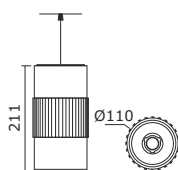

27W, 29W, 31W, 35W

Color choice

Black Grey White

90 CRI 80 CRI IP20 COB

0.605

Application area for retail space:

Ambient | Entrance | Cash Counter | Stair Case