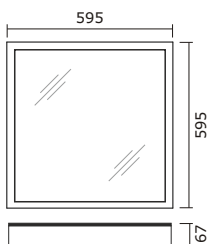

LED PARAMETERS

WATTS	CRI	COLOR TEMP.	LUMEN
30W	80	3000 K, 3500 K, 4000 K, 5700 K, 6500 K	2730 lm, 2820 lm, 2910 lm, 3060 lm, 3150 lm
32W		3000 K, 3500 K, 4000 K, 5700 K, 6500 K	2912 lm, 3008 lm, 3104 lm, 3264 lm, 3360 lm
36W		3000 K, 3500 K, 4000 K, 5700 K, 6500 K	3276 lm, 3384 lm, 3492 lm, 3672 lm, 3780 lm
38W		3000 K, 3500 K, 4000 K, 5700 K, 6500 K	3458 lm, 3572 lm, 3572 lm, 3876 lm, 3990 lm

Color choice

Application area for retail space:
Ambient | General Area | Trial Room | Stair case