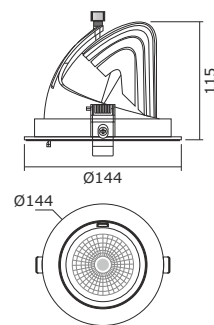

### PRODUCT HIGHLIGHTS

- Aesthetically designed high performance recess-adjustable wall washer luminaire
- The complete luminaire is made of die cast aluminium
- High efficient passive cooling die-cast aluminium light head
- The light head rotatable 350° and adjustable 45°
- Aesthetically designed anti glare ABS front ring
- High efficiency vacuum metalized polycarbonate reflector with beam angle options of 12°, 24°, 45° & 60°
- High efficacy chip on board (COB) LED technology
- Isolated - high efficiency electronic driver technology
- Heavy gauge spring toggle for easy installation on false ceiling application
- Shade: powder coated-white, black & grey

⌚ Cut Dia. Ø135 mm

⌚ Cut Dia. Ø149 mm

Color choice:  Black  Grey  White

Driver options:  90 CRI  80 CRI  IP20  COB  DALI Tunable  BIG 0.960  SSM 0.768

Application area for retail space:  
Focal area | Peripheral | Show Window | Wall Display

All dimensions are in mm

All dimensions are in mm