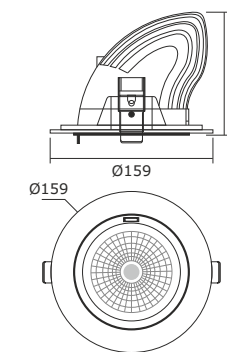

⌚ Cut Dia. Ø135 mm

### TECHNICAL SPECIFICATIONS

Light Source : COB-Chip on Board  
Power Consumption : 22W, 24W, 27W, 29W, 31W, 35W, 37W, 40W

90 CRI : 3000 K | 3500 K | 4000 K  
80 CRI : 5700 K

Driver : Constant Current AC-DC  
Input Voltage Range : 220-240 V  
Output Voltage : 33V-37V DC  
Output Current : 600 mA, 650 mA, 700 mA, 750 mA, 800 mA, 900 mA, 950 mA, 1050 mA

⌚ Cut Dia. Ø149 mm

Color choice:  Black  Grey  White

Driver options:  90 CRI  80 CRI  IP20  COB  DALI Tunable  BIG 0.960  SSM 0.768

Application area for retail space:  
Focal area | Peripheral | Show Window | Wall Display

All dimensions are in mm

All dimensions are in mm