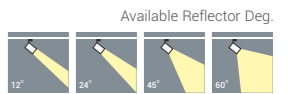

ROCH-AD-3C

Wattage: 35W | 39W

PRODUCT HIGHLIGHTS

- Aesthetically designed cylindrical power track mounted-accent luminaire
- Specially engineered 355° rotatable luminaire and 45°-90° adjustable light head
- The complete luminaire is made of extruded aluminium
- High efficient passive cooling extruded aluminium light head
- Aesthetically designed anti glare ABS front ring
- High efficiency vacuum metalized polycarbonate reflector with beam angle options of 12°, 24°, 45° & 60°
- High efficacy chip on board (COB) LED technology
- Adaptor based inbuilt high efficiency electronic driver technology
- Adaptor-suitable for 3 wire / 4 wire power track
- Shade : powder coated-white, black & grey

3 CKT

LED PARAMETERS

WATTS	CRI	COLOR TEMP.	LUMEN	CRI	COLOR TEMP.	LUMEN
27W	90	3000 K, 3500 K, 4000 K	2549 lm, 2598 lm, 2681 lm	80	5700 K	2923 lm
31W		3000 K, 3500 K, 4000 K	2919 lm, 3014 lm, 3134 lm		5700 K	3264 lm
35W		3000 K, 3500 K, 4000 K	3159 lm, 3289 lm, 3301 lm		5700 K	3535 lm
38W		3000 K, 3500 K, 4000 K	3428 lm, 3487 lm, 3602 lm		5700 K	3812 lm

Application area for retail space:
Focal area | Ambient | Show Window | Wall Display

ROCH-AD-4C

GARDLER®

Wattage : 35W | 37W | 39W | 40W

Power Track-ACCENT LIGHT

TECHNICAL SPECIFICATIONS

Light Source	: COB-Chip on Board
Power Consumption	: 35W, 37W, 39W, 40W
90 CRI	: 3000 K 3500 K 4000 K
80 CRI	: 5700 K
Driver	: Constant current AC-DC
Input Voltage Range	: 220-240 V
Output Voltage	: 33V-37V DC
Output Current	: 900 mA, 950 mA, 1000 mA, 1050 mA
Power Factor	: >0.95
THD	: <15%

4 CKT

LED PARAMETERS

WATTS	CRI	COLOR TEMP.	LUMEN	CRI	COLOR TEMP.	LUMEN
35W	90	3000 K, 3500 K, 4000 K	3159 lm, 3289 lm, 3301 lm	80	5700 K	3535 lm
37W		3000 K, 3500 K, 4000 K	3394 lm, 3467 lm, 3540 lm		5700 K	3796 lm
38W		3000 K, 3500 K, 4000 K	3428 lm, 3487 lm, 3602 lm		5700 K	3812 lm
40W		3000 K, 3500 K, 4000 K	3753 lm, 3835 lm, 3916 lm		5700 K	4116 lm