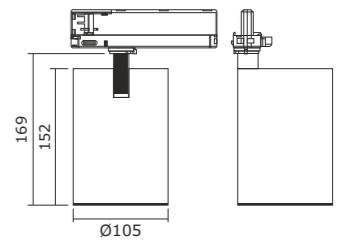

ROCH-AD-3C

Wattage: 35W | 39W

PRODUCT HIGHLIGHTS

- Aesthetically designed cylindrical power track mounted-accent luminaire
- Specially engineered 355° rotatable luminaire and 45°-90° adjustable light head
- The complete luminaire is made of extruded aluminium
- High efficient passive cooling extruded aluminium light head
- Aesthetically designed anti glare ABS front ring
- High efficiency vacuum metalized polycarbonate reflector with beam angle options of 12°, 24°, 45° & 60°
- High efficacy chip on board (COB) LED technology
- Adaptor based inbuilt high efficiency electronic driver technology
- Adaptor-suitable for 3 wire / 4 wire power track
- Shade : powder coated-white, black & grey

Application area for retail space:
Focal area | Ambient | Show Window | Wall Display

ROCH-AD-4C

GARDLER®

Wattage : 35W | 37W | 39W | 40W

Power Track-ACCENT LIGHT

TECHNICAL SPECIFICATIONS

Light Source	: COB-Chip on Board
Power Consumption	: 35W, 37W, 39W, 40W
90 CRI	: 3000 K 3500 K 4000 K
80 CRI	: 5700 K
Driver	: Constant current AC-DC
Input Voltage Range	: 220-240 V
Output Voltage	: 33V-37V DC
Output Current	: 900 mA, 950 mA, 1000 mA, 1050 mA
Power Factor	: >0.95
THD	: <15%

All dimensions are in mm