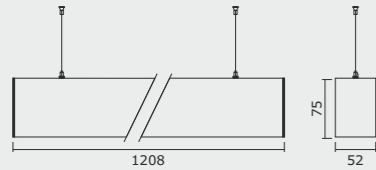

# LUCINA

GARDLER®

All dimensions are in mm

 Cut Sq.54x1205 mm