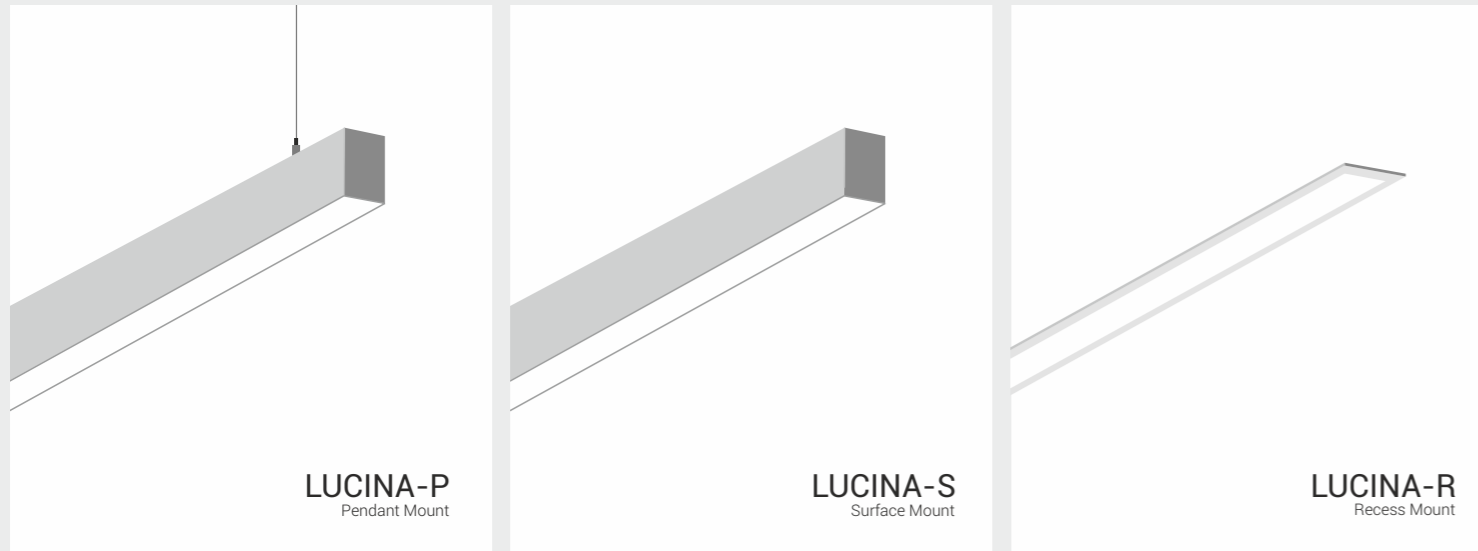

# LUCINA

GARDLER®

All dimensions are in mm

 Cut Sq.54x1205 mm

Pendant | Recess | Surface-**DOWN LIGHT**

Wattage: 24W | 25W | 27W | 28W | 32W | 36W | 38W | 40W