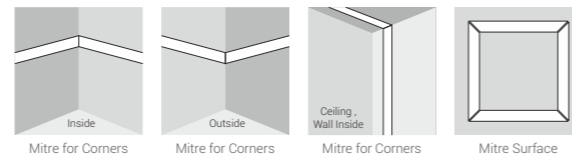

# LUCINA

GARDLER®

All dimensions are in mm

 Cut Sq.54x1205 mm