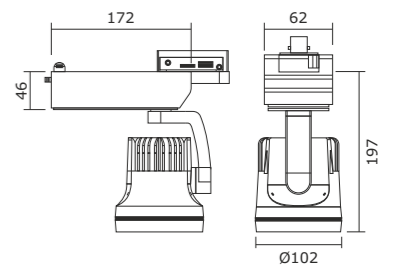

All dimensions are in mm

4 CKT

WATTS	CRI	COLOR TEMP.	LUMEN	CRI	COLOR TEMP.	LUMEN
29W	90	3000 K, 3500 K, 4000 K	2867 lm, 2951 lm, 2997 lm	80	5700 K	3265 lm
31W		3000 K, 3500 K, 4000 K	3030 lm, 3114 lm, 3266 lm		5700 K	3496 lm
35W		3000 K, 3500 K, 4000 K	3343 lm, 3445 lm, 3573 lm		5700 K	3875 lm
37W		3000 K, 3500 K, 4000 K	3497 lm, 3602 lm, 3710 lm		5700 K	4090 lm