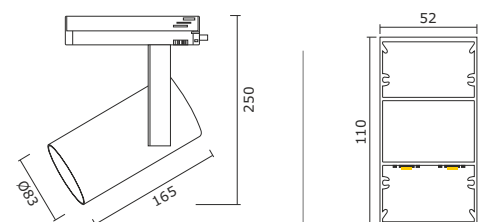

ROCH - 30W

PRODUCT HIGHLIGHTS

- Aesthetically designed cylindrical power track mounted-accent luminaire
- Specially engineered 355° rotatable luminaire and 180° adjustable light head
- The complete luminaire is made of extruded aluminium
- High efficient passive cooling extruded aluminium light head
- High efficiency vacuum metalized polycarbonate reflector with beam angle options of 12°,24°,36°
- High efficacy chip on board (COB) LED technology
- Adaptor based inbuilt high efficiency electronic driver technology
- Adaptor-suitable for 3 wire & 4 wire power track
- Shade : powder coated-white, black

All dimensions are in mm

Product Application :
Retail Space | Common Area | Wall Display | Cash Counter