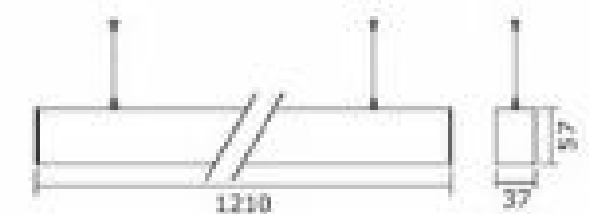

**COMPACT LINEAR LIGHTING SYSTEMS**

**LUCINA-C-3PTC**  
Power track diffuser

**LUCINA-C-S**  
Surface Mount

**LUCINA-C-P**  
Pendant Mount

Color choice

Black
  Grey
  White

80 CRI
  IP20
  SMD

- Inbuilt-high efficiency electronic driver technology
- Adaptor-suitable for 3 wire & 4 wire power track