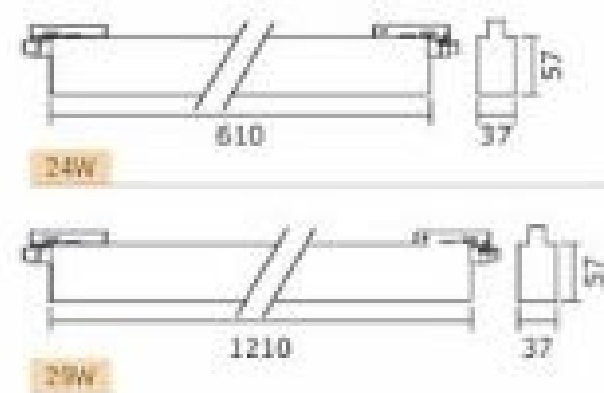

**COMPACT LINEAR LIGHTING SYSTEMS**

**LUCINA-C-3PTC**  
Power track diffuser

**LUCINA-C-S**  
Surface Mount

**LUCINA-C-P**  
Pendant Mount

Color choice

Black
  Grey
  White

80 CRI
  IP20
  SMD

- Inbuilt-high efficiency electronic driver technology
- Adaptor-suitable for 3 wire & 4 wire power track

# LUCINA COMPACT

GARDLER®

PENDANT - DOWN LIGHT  
Wattage : 24W | 29W

Wide

Wattage : 24W | 29W