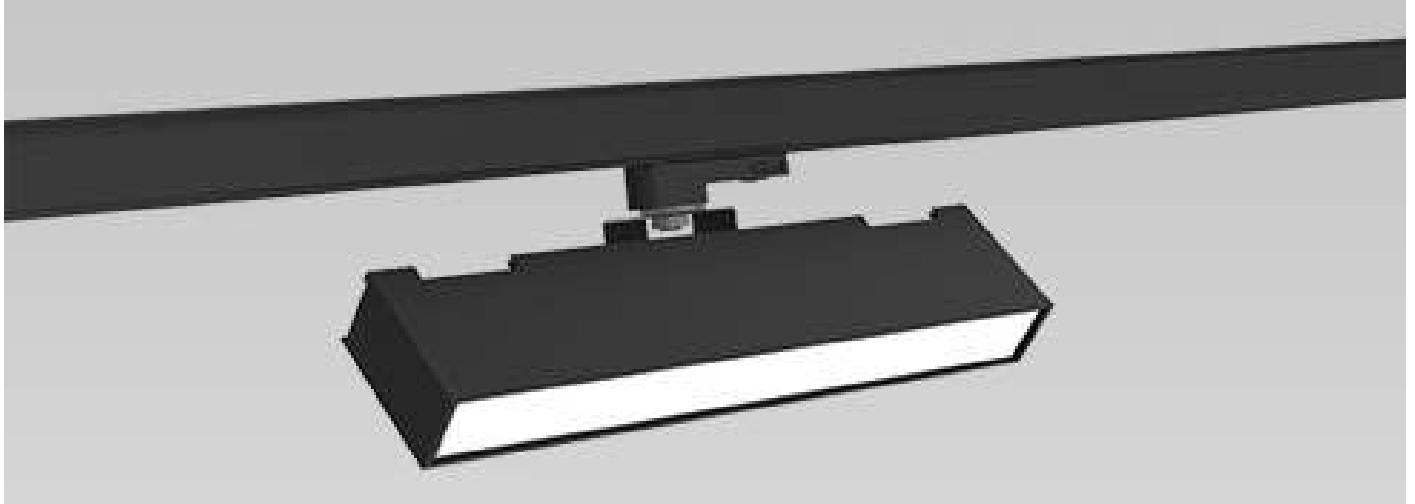

• Pendant mount - Down light

90 CRI

## PRODUCT HIGHLIGHTS

- Aesthetically designed linear profile power track single luminaire for down & wall washing application
- Luminaire housing made from high-grade extruded aluminum
- High efficiency passive cooling technology for good thermal management
- High efficiency polycarbonate symmetric diffuser
- High efficacy SMD (High Power) LED integrated with highly efficient metal Core PCB for higher thermal conductivity
- Inbuilt-high efficiency electronic driver technology
- Adaptor-suitable for 4 wire power track
- Shade : powder coated-white, black & grey

## TECHNICAL SPECIFICATIONS

Power Consumption	: 25w
Color Temperature	: 3000 K   4000 K   6000 K
Lumens	: 2904 lm
Beam Angle	: Diffused

All dimensions are in mm

**Product Application :**  
Retail Space | Hyper / Supermarket