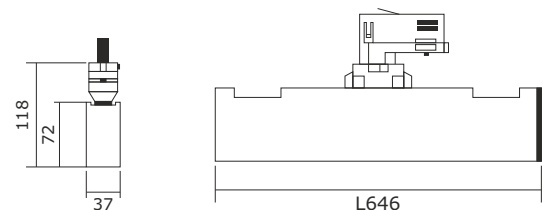

• Pendant mount - Down light

90 CRI

## PRODUCT HIGHLIGHTS

- Aesthetically designed linear profile power track single luminaire for down & wall washing application
- Luminaire housing made from high-grade extruded aluminum
- High efficiency passive cooling technology for good thermal management
- High efficiency polycarbonate symmetric diffuser
- High efficacy SMD (High Power) LED integrated with highly efficient metal Core PCB for higher thermal conductivity
- Inbuilt-high efficiency electronic driver technology
- Adaptor-suitable for 4 wire power track
- Shade : powder coated-white, black & grey

## TECHNICAL SPECIFICATIONS

Power Consumption	: 25w
Color Temperature	: 3000 K   4000 K   6000 K
Lumens	: 2904 lm
Beam Angle	: Diffused

All dimensions are in mm

**Product Application :**  
Retail Space | Hyper / Supermarket