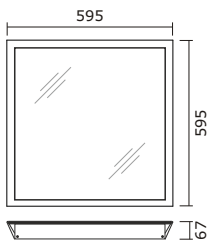

Recess-DIFFUSED DOWN LIGHT

Wattage: 30W | 32W | 36W | 38W

TECHNICAL SPECIFICATIONS

Light source	: MPL-Mid Power Led
Power Consumption	: 30W, 32W, 36W, 38W
80 CRI	: 3000 K 3500 K 4000 K 5700 K 6500 K
Driver	: Constant Current AC-DC
Input Voltage Range	: 220-240 V
Output Voltage	: 30V-38V DC
Output Current	: 750 mA, 800 mA, 950 mA, 1000 mA
Power Factor	: >0.95
THD	: <10%

PRODUCT HIGHLIGHTS

- Aesthetically designed high performance recess luminaire
- The complete luminaire is made of CRCA sheet steel
- Highly efficient passive cooling deep drawn housing
- High efficiency polycarbonate symmetric light distribution diffuser
- High efficacy SMD (Mid Powder) led mounted on MCPCB for better thermal performance
- Isolated - high efficiency electronic driver fitted on the luminaire
- Heavy gauge spring toggle for easy installation on false ceiling application
- Shade : powder coated-black, white, grey

Cut Dia.575x575 mm

LED PARAMETERS

WATTS	CRI	COLOR TEMP.	LUMEN
30W	80	3000 K, 3500 K, 4000 K, 5700 K, 6500 K	2730 lm, 2820 lm, 2910 lm, 3060 lm, 3150 lm
32W		3000 K, 3500 K, 4000 K, 5700 K, 6500 K	2912 lm, 3008 lm, 3104 lm, 3264 lm, 3360 lm
36W		3000 K, 3500 K, 4000 K, 5700 K, 6500 K	3276 lm, 3384 lm, 3492 lm, 3672 lm, 3780 lm
38W		3000 K, 3500 K, 4000 K, 5700 K, 6500 K	3458 lm, 3572 lm, 3686 lm, 3876 lm, 3990 lm