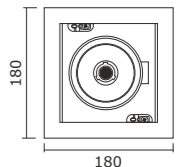

LED PARAMETERS

WATTS	CRI	COLOR TEMP.	LUMEN	CRI	COLOR TEMP.	LUMEN
1X29W		3000 K, 3500 K, 4000 K	2867 lm, 2951 lm, 2997 lm		5700 K	3265 lm
1X31W		3000 K, 3500 K, 4000 K	3030 lm, 3114 lm, 3266 lm		5700 K	3496 lm
1X35W	90	3000 K, 3500 K, 4000 K	3343 lm, 3445 lm, 3573 lm	80	5700 K	3875 lm
1X37W		3000 K, 3500 K, 4000 K	3497 lm, 3602 lm, 3710 lm		5700 K	4090 lm