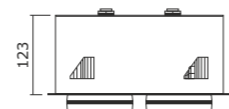

LED PARAMETERS

WATTS	CRI	COLOR TEMP.	LUMEN	CRI	COLOR TEMP.	LUMEN
2X29W		3000 K, 3500 K, 4000 K	2867 lm, 2951 lm, 2997 lm		5700 K	3265 lm
2X31W		3000 K, 3500 K, 4000 K	3030 lm, 3114 lm, 3266 lm		5700 K	3496 lm
2X35W	90	3000 K, 3500 K, 4000 K	3343 lm, 3445 lm, 3573 lm	80	5700 K	3875 lm
2X37W		3000 K, 3500 K, 4000 K	3497 lm, 3602 lm, 3710 lm		5700 K	4090 lm

Cut Sq. 151X270 mm

All dimensions are in mm