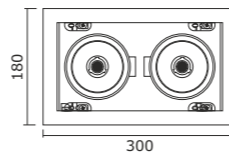

## PRODUCT HIGHLIGHTS

- Aesthetically & functionally designed high performance recess down light luminaire
- The complete luminaire housing is made of CRCA sheet steel
- High efficient passive cooling die-cast aluminium light head
- The light head individually rotatable 350° and tiltable 35°
- Aesthetically designed anti glare die-cast aluminium front ring
- High efficiency vacuum metalized polycarbonate reflector with beam angle options of 12°, 24°, 45° & 60°
- High efficacy chip on board (COB) LED technology
- Isolated-high efficiency electronic driver technology
- Heavy gauge clamp adjustment locking for easy installation on false ceiling application
- Shade: powder coated-white, black & grey

Cut Sq. 151X270 mm

All dimensions are in mm

## TECHNICAL SPECIFICATIONS

Light Source	: COB-Chip on Board
Power Consumption	: 1x29W, 1x31W, 1x35W, 1x37W
90 CRI	: 3000 K   3500 K   4000 K
80 CRI	: 5700 K

Driver	: Constant Current AC-DC
Input Voltage Range	: 220-240 V
Output Voltage	: 33V-37V DC
Output Current	: 750 mA, 800 mA, 900 mA, 950 mA
Power Factor	: >0.98
THD	: <10%