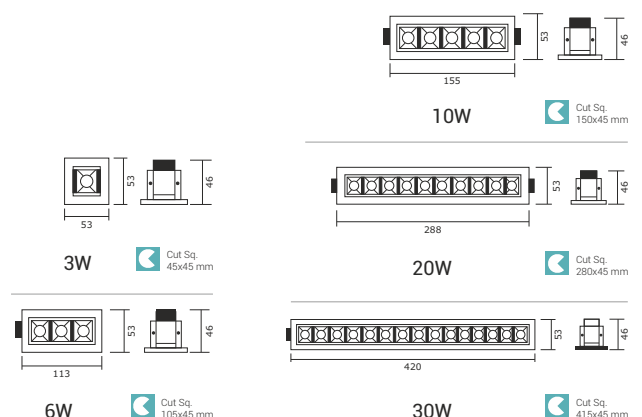

# LIZZY-R DOT 3W, 6W, 10W, 20W, 30W

GARDLER®

• Recess mount - Down light

80 CRI

## PRODUCT HIGHLIGHTS

- Aesthetically designed linear compact recess luminaire for down light application
- Luminaire housing made from high-grade extruded aluminum
- High efficiency passive cooling technology for good thermal management
- Anti-glare reflector optics with option of beam angle -15°,28°,40°
- High efficacy SMD (High powder) LED integrated with highly efficient metal core PCB for higher thermal conductivity
- Isolated-high efficiency electronic driver technology with necessary electrical accessories
- Spring toggle for easy installation on false ceiling application
- Shade : powder coated-white, black

## TECHNICAL SPECIFICATIONS

Light Source	: COB - Chip on Board
Power Consumption	: 3w, 6w, 10w, 20w, 30W
Color Temperature	: 3000 K   4000 K
Lumen	3W : 140 lm, 155 lm
	6W : 405 lm, 414 lm
	10W : 745 lm, 758 lm
	20W : 1190 lm, 1202 lm
	30W : 2230 lm, 2241 lm
Driver	: Constant current AC - DC
Input voltage range	: 220 - 240 V
Output voltage	: 33V - 37V DC
Output Current	: 800 mA   900 mA   950 mA   1050 mA
Power Factor	: >0.98
THD	: <10%

All dimensions are in mm

**Product Application :**  
Retail Space | General Area | Entrance | Trial Room