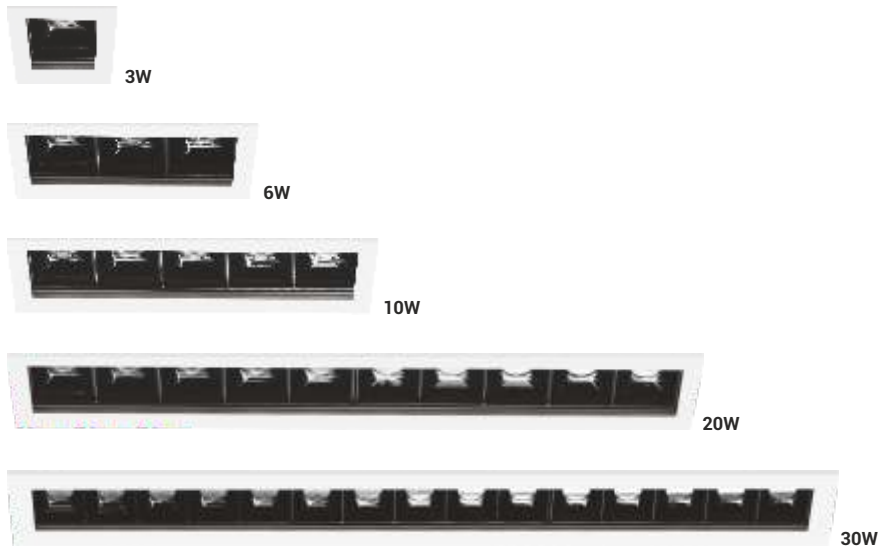

# LIZZY-R DOT 3W, 6W, 10W, 20W, 30W

GARDLER®

• Recess mount - Down light

80 CRI

## PRODUCT HIGHLIGHTS

- Aesthetically designed linear compact recess luminaire for down light application
- Luminaire housing made from high-grade extruded aluminum
- High efficiency passive cooling technology for good thermal management
- Anti-glare reflector optics with option of beam angle -15°,28°,40°
- High efficacy SMD (High powder) LED integrated with highly efficient metal core PCB for higher thermal conductivity
- Isolated-high efficiency electronic driver technology with necessary electrical accessories
- Spring toggle for easy installation on false ceiling application
- Shade : powder coated-white, black

## TECHNICAL SPECIFICATIONS

Light Source	: COB - Chip on Board
Power Consumption	: 3w, 6w, 10w, 20w, 30W
Color Temperature	: 3000 K   4000 K
Lumen	3W : 140 lm, 155 lm
	6W : 405 lm, 414 lm
	10W : 745 lm, 758 lm
	20W : 1190 lm, 1202 lm
	30W : 2230 lm, 2241 lm
Driver	: Constant current AC - DC
Input voltage range	: 220 - 240 V
Output voltage	: 33V - 37V DC
Output Current	: 800 mA   900 mA   950 mA   1050 mA
Power Factor	: >0.98
THD	: <10%